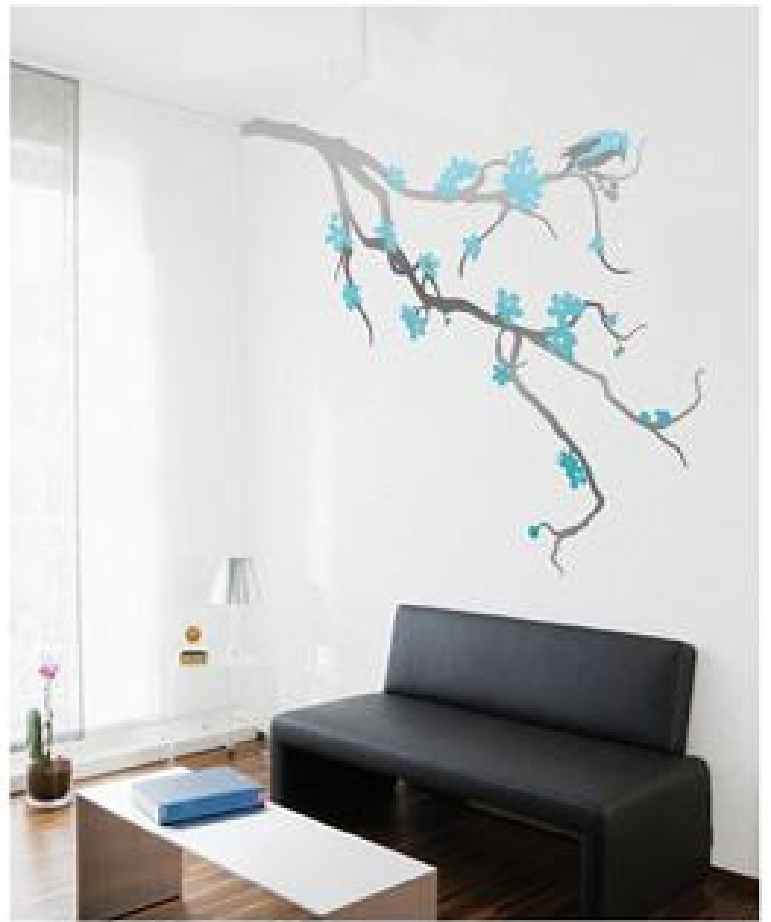

1221 Sunlight Is Like Gold (27" w x 16" h) A B C

1222 See Sound Woman (45" w x 50" h) A B C

1223 Citrus Tree (50" w x 33" h) A B C

1224 Woodcut (4" to 16" diameter) A B C

1501 Toranj XL (42" w x 52" h)

1502 Cherry Blossoms XL (89" w x 62" h)

1503 Flo XL (73" w x 43" h)

1504 Demask XL (48" w x 56" h)

SC100094 Oceania

w84" x h39"

SC100095 Charmed

w26" x h36"

SC100096 Woven

w63" x h37"