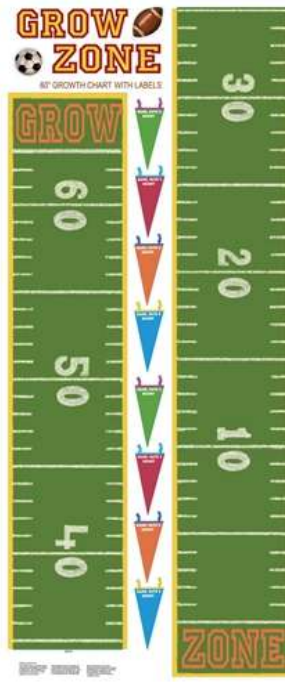

Play Ball

Applique - RMK1001SCS

Border - RMK1000BCS

If you're into sports...all kind of sports...then, this set is for you! This pack of all star sports wall stickers will appeal to soccer, baseball, football, and basketball fans! Let's play ball! Coordinate with the matching self-adhesive border and our interactive peel and stick growth chart (sold separately).