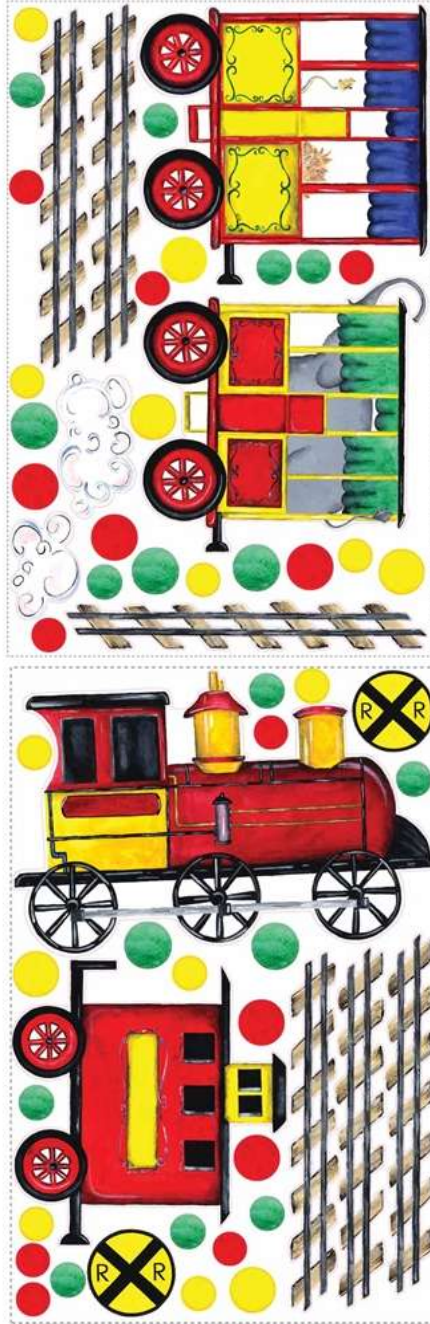

All aboard Mega Pack

All aboard! This MegaPack allows you to create a custom train track and train on your walls. Children will love mapping out their own track, hooking up the train cars, and decorating with the additional red, yellow, and green dots. It's so much fun to decorate with our MegaPacks! And like all RoomMates, these decals can be repositioned at any time, so there's no need to worry about sticky residue or damage to your walls.

Applique - RMK1391SLG

Wall Decal Dimensions

2 sheets of 27" x 40"

assembled train measures approximately 5' long

Number of Wall Decals

57

Disclaimer