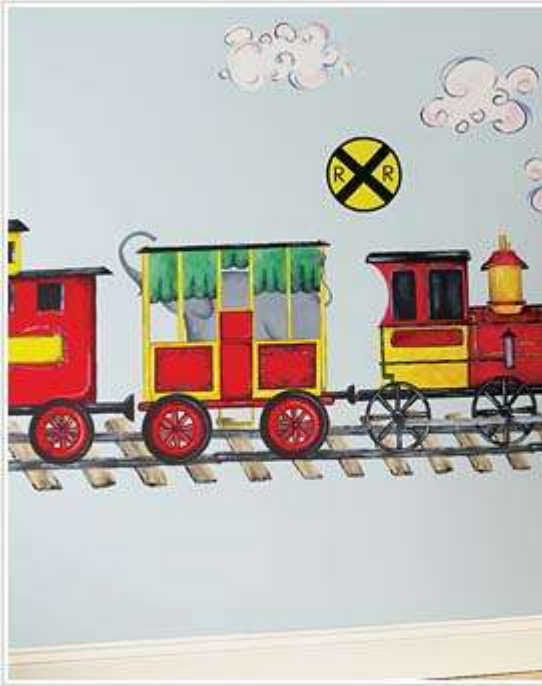

Play Ball

Applique - RMK1001SCS

Border - RMK1000BCS

If you're into sports...all kind of sports...then, this set is for you! This pack of all star sports wall stickers will appeal to soccer, baseball, football, and basketball fans! Let's play ball! Coordinate with the matching self-adhesive border and our interactive peel and stick growth chart (sold separately).

Growth Chart - RMK1079GC - 101.6cm high x 45.7cm wide - 13 elements

Big Top Wall Stickers

Applique - RMK1266SCS

Dragon Hunter

Appliques RMK1267SCS - 24 elements

My kingdom for a horse! How can you not smile at these delightful knights and dragon hunters. Use our repositionable and removable wall stickers to create your very own custom murals. With RoomMates, you can change the story on your walls as often as you please (as long as it ends with"and they lived happily ever after")

Surfs Up

Applique - RMK1011SCS

Applique - RMK1010BCS

All aboard Mega Pack

All aboard! This MegaPack allows you to create a custom train track and train on your walls. Children will love mapping out their own track, hooking up the train cars, and decorating with the additional red, yellow, and green dots. It's so much fun to decorate with our MegaPacks! And like all RoomMates, these decals can be repositioned at any time, so there's no need to worry about sticky residue or damage to your walls.